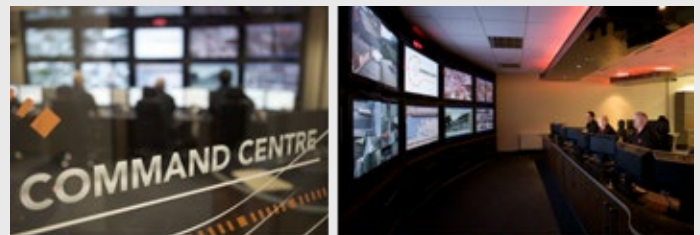

3

Smart Monitoring ensures your site or property are protected and monitors the threat

4

Security services are contacted directly and dispatched to your site or premises

- » **NO Capital Outlay** – We will take away the burden of any initial capital cost from you – **Just One Weekly Rate** covers all Maintenance & Monitoring
- » **NO Power Required** – ECO friendly Solar powered Towers with no need for constant refuelling
- » **NO Noise Pollution** – Silent running with no generator noise to disrupt neighbours
- » **Protect your site and equipment** – Remote CCTV Monitoring can **detect intruders on your property** as soon as our smart cameras detect their movement
- » **Live Audio Interventions** from our specialist controllers could prevent intruders from committing any more criminal offences or damage to your site, property, or equipment
- » Our award winning **Calipsa** Artificial Intelligence Platform **eliminates up to 98% of false alarm** activations from **ALL** sites guaranteeing you the fastest possible live controller response to your property
- » **Live system performance diagnostics** means we know if there is a problem with communication or any equipment
- » Smart Monitoring is **fully Irish owned** and is Ireland's leading monitoring centre **protecting over 35,000 properties** in Ireland today

CONTACT MIDLAND CCTV ON:

043 334 1906

info@midlandcctvsales.ie